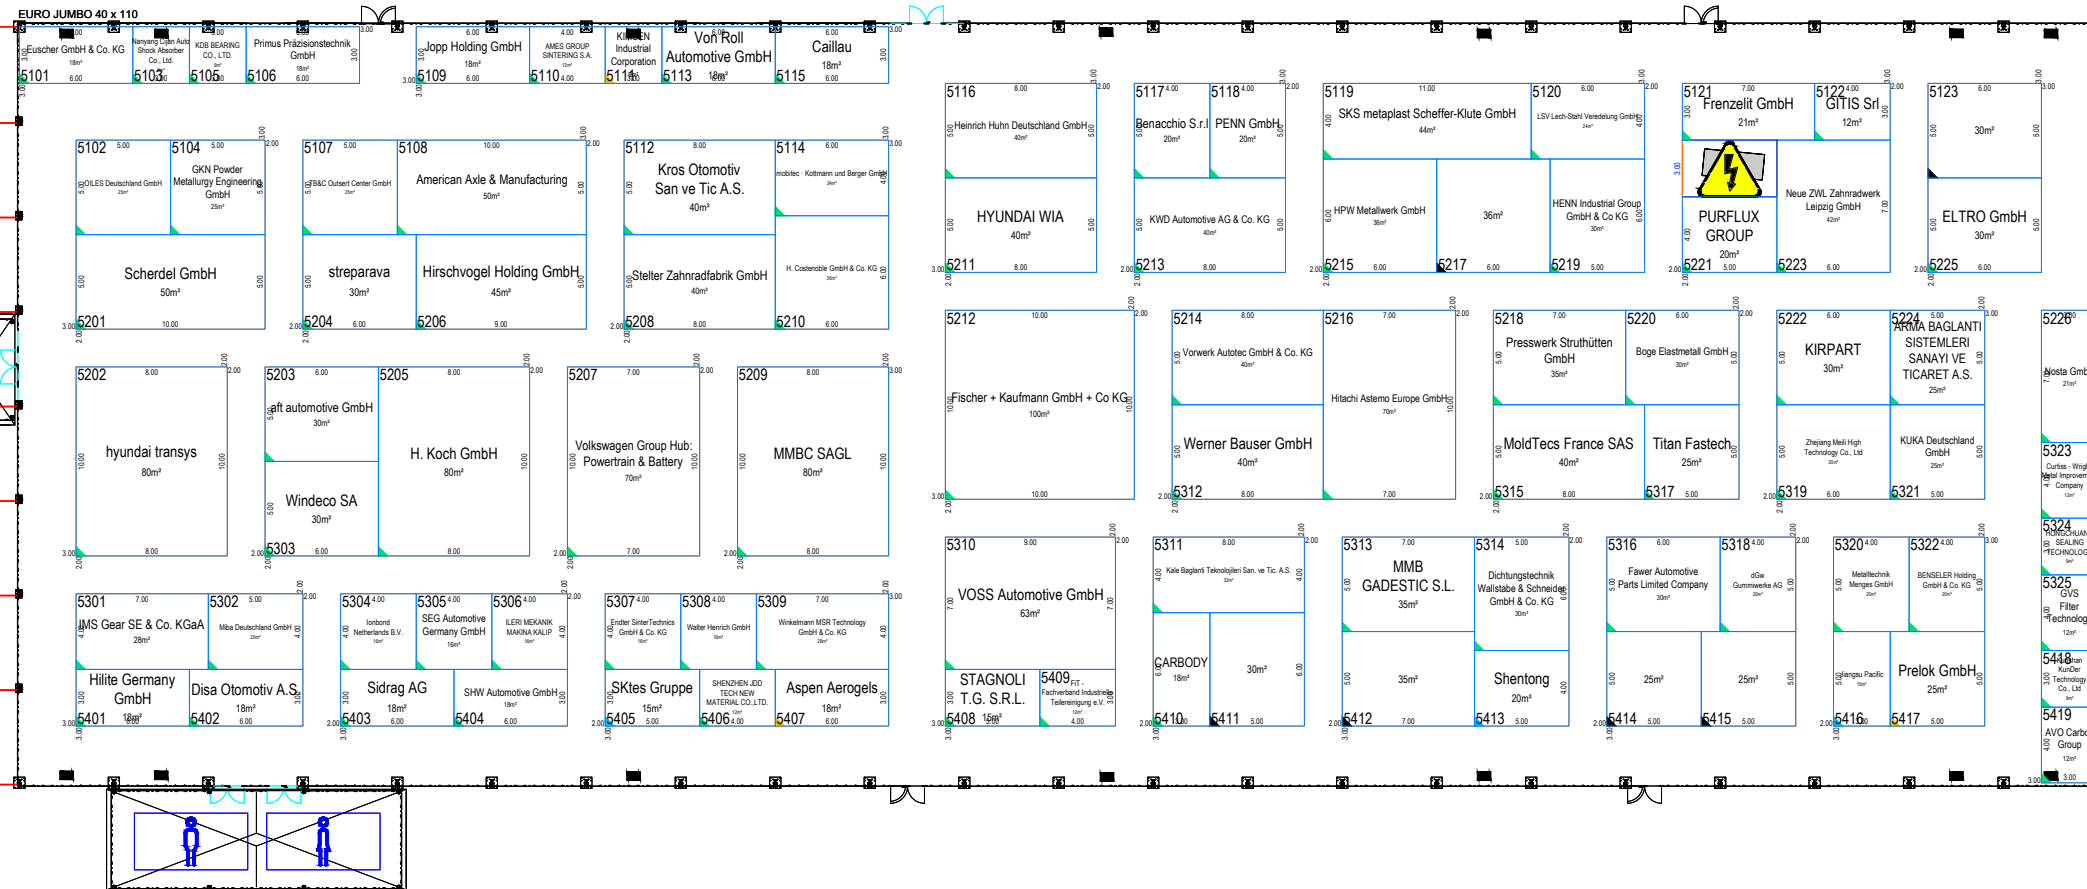

CONNECTING CAR COMPETENCE.

max. Bauhöhe | max. construction height 2.50m

4.25m

5.50m

7.00m

8.50m

7.00m

5.50m

4.25m

2.50m

Änderungen vorbehalten!  
Subject to change!

Projekt | Project:  
**IZB 2024**

Ort | City:  
Wolfsburg | Allerpark

Zeichnung | Drawing:  
**Standplanung**

Datum | Date: 19/07/2024 Halle | Hall:  
**5**

Maßstab | Scale:  
1:400

Zeichner | Creator:  
**MW**  
MESSE WOLFSBURG  
A company of Messe Berlin