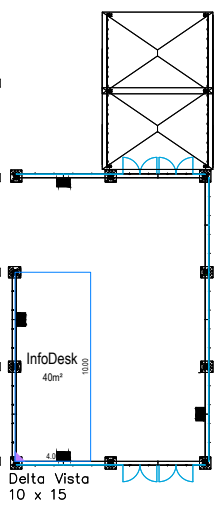

CONNECTING CAR COMPETENCE.

max. Bauhöhe | max. construction height 2.50m

4.25m

5.50m

7.00m

8.50m

7.00m

5.50m

4.25m

2.50m

Änderungen vorbehalten!  
Subject to change!

Projekt | Project:  
**IZB 2024**

Ort | City:  
Wolfsburg | Allerpark

Zeichnung | Drawing:  
**Standplanung**

Datum | Date: 19/07/2024 Halle | Hall:  
**5**

Maßstab | Scale:  
1:400

Zeichner | Creator:  
**MW**  
MESSE WOLFSBURG  
A company of Messe Berlin