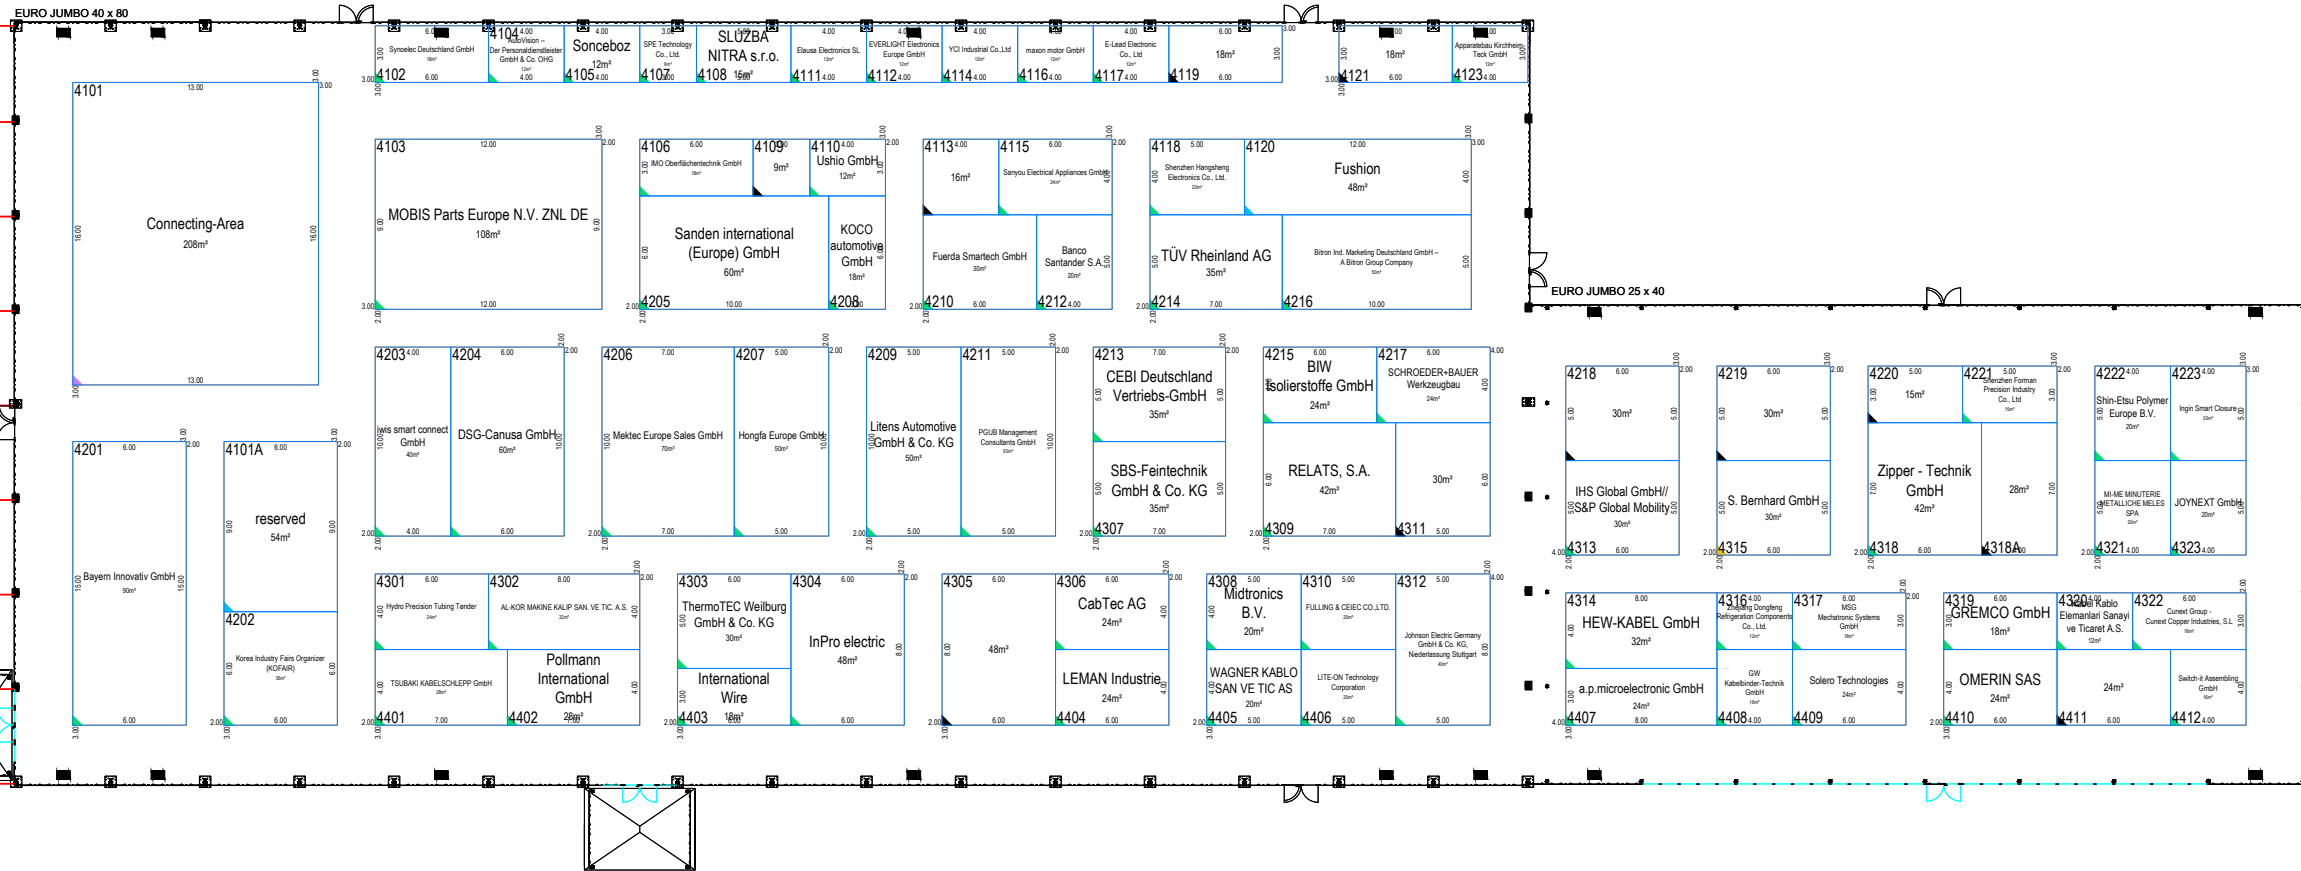

CONNECTING CAR COMPETENCE.

max. Bauhöhe | max. construction height 2.50m

4.25m

5.50m

7.00m

8.50m

7.00m

5.50m

4.25m

2.50m

Änderungen vorbehalten!
Subject to change!

Projekt | Project:
IZB 2024

Ort | City:
Wolfsburg | Allerpark

Zeichnung | Drawing:
Standplanung

Datum | Date: 19/07/2024 | Halle | Hall:
4

Maßstab | Scale:
1:400